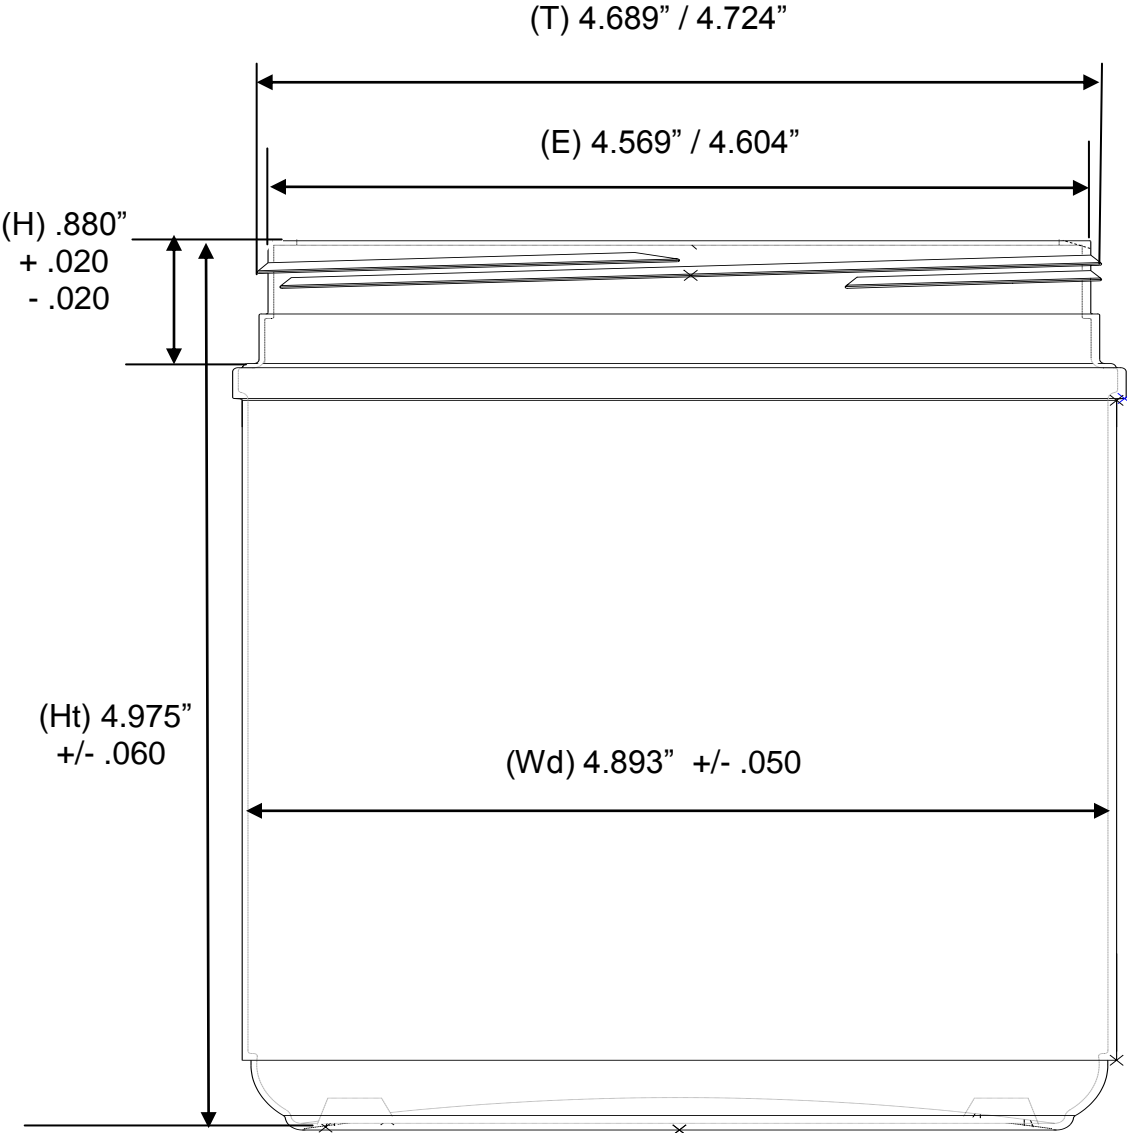

44-12 (044120)
 44ounce Wide Mouth Container

Lid: 120 mm triple lead	Gram Weight: 60 grams +/- 5.0
Wall Thickness Minimum: .015"	Colors: Stock: White (custom colors available)
Neck Finish: 120 mm Triple Lead Thread	Material: High Density Polyethylene